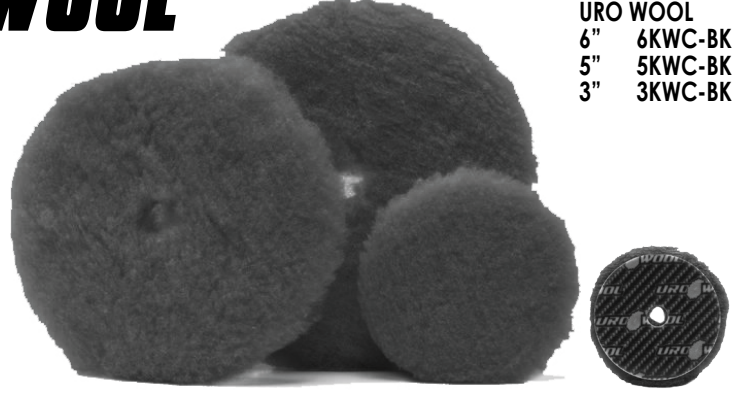

URO FIBER PAD

ACABADO
ESPONJA URO FIBER
6" 692MFP-BK
5" 592MFP-BK
3" 392MFP-BK

CORTAR Y PULIR

URO WOOL
6" 6KWC
5" 5KWC
3" 3KWC

URO WOOL

ACABADO

URO WOOL
6" 6KWC-BK
5" 5KWC-BK
3" 3KWC-BK

URO TEC